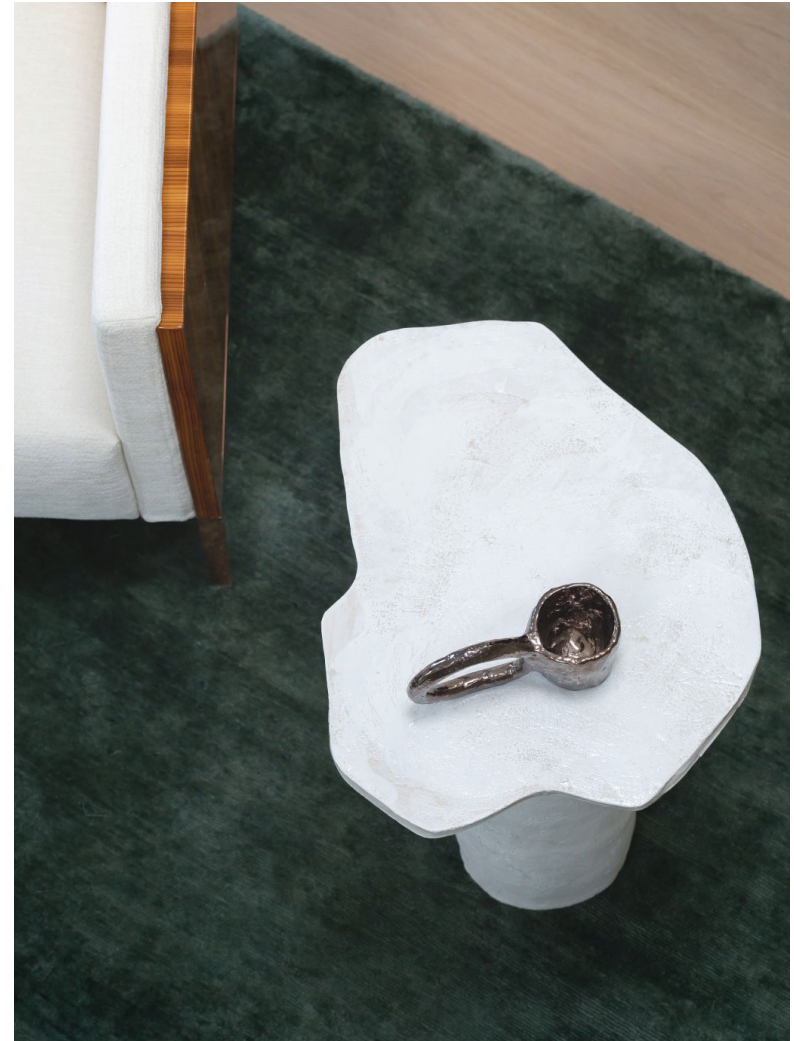

## Single

Side table in porcelain and black stoneware with deep blue glaze.  
Each piece is unique and handmade in our studio in Paris.

Céline Salomon

[www.celinesalomon.com](http://www.celinesalomon.com)

### DIMENSIONS

Height 45 cm, Width 37 cm, Length 47 cm  
Height 17.7 in, Width 14.5 in, Length 18.5 in