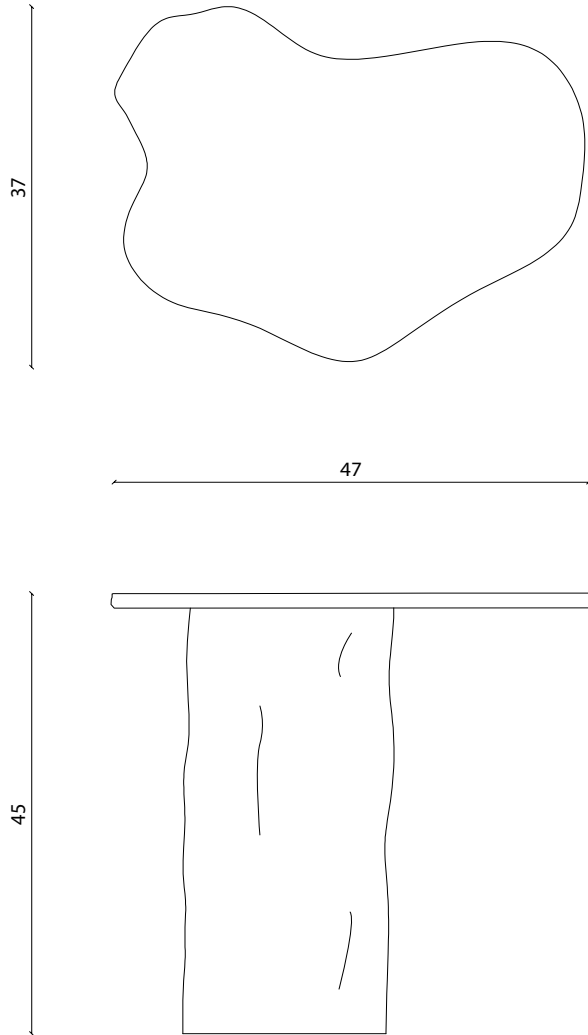

Single

DIMENSIONS

Height 45 cm, Width 37 cm, Length 47 cm
Height 17.7 in, Width 14.5 in, Length 18.5 in

WEIGHT

12 kg
26.4 lbs

FINISH

Black stoneware, deep blue glaze
White stoneware, porcelain, transparent glaze

DEPOSIT BALANCE LEAD TIME

60 % upon order
Due prior to shipping
Approximately 8 weeks, unless otherwise stated

For any specific inquiries please contact us directly at celine@celinesalomon.com
Each piece is unique and the shape as well as size varies every time. If you want a specific shape, please contact us.