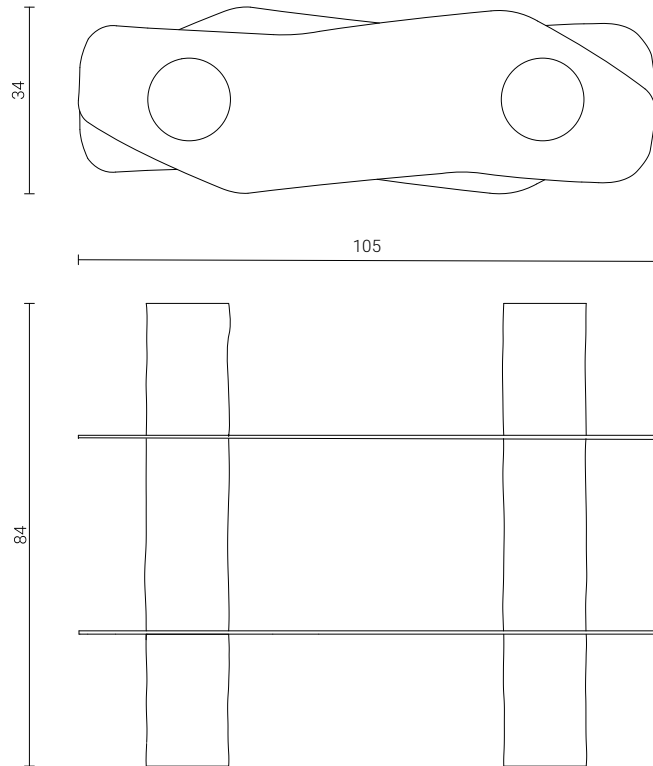

Templus

Shelf in stoneware and porcelain, with orange and transparent glaze. Aluminium trays. Each piece is handmade in our studio in Paris.

Templus

DIMENSIONS

Height 84 cm, Width 34 cm, Length 105 cm
Height 33 in, Width 13.5 in, Length 41.3 in

FINISH

Porcelain, white stoneware, orange and transparent glaze

DEPOSIT

60 % upon order

BALANCE

Due prior to shipping

LEAD TIME

Approximately 8 to 12 weeks, unless otherwise stated