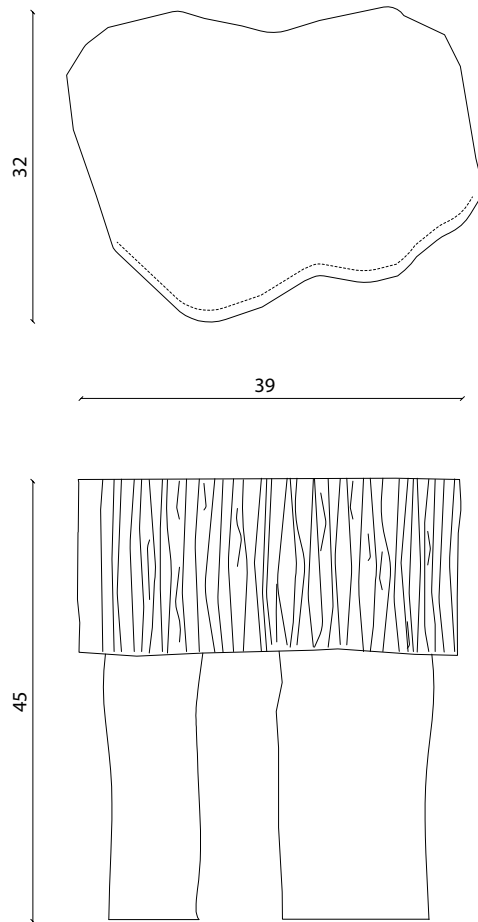

Tuffa

Stoneware and porcelain bedside table, with a Brutalist White Finish and alpaca fiber. Each piece is handmade in our studio in Paris.

Tuffa

DIMENSIONS

Height 45 cm, Width 32 cm, Length 39 cm
Height 17.7 in, Width 12.6 in, Length 15.3 in

WEIGHT

18 kg
39.6 lbs

FINISH

Porcelain, white stoneware, transparent glaze
Black stoneware, deep blue glaze
Alpaca fiber

DEPOSIT

60 % upon order

BALANCE

Due prior to shipping