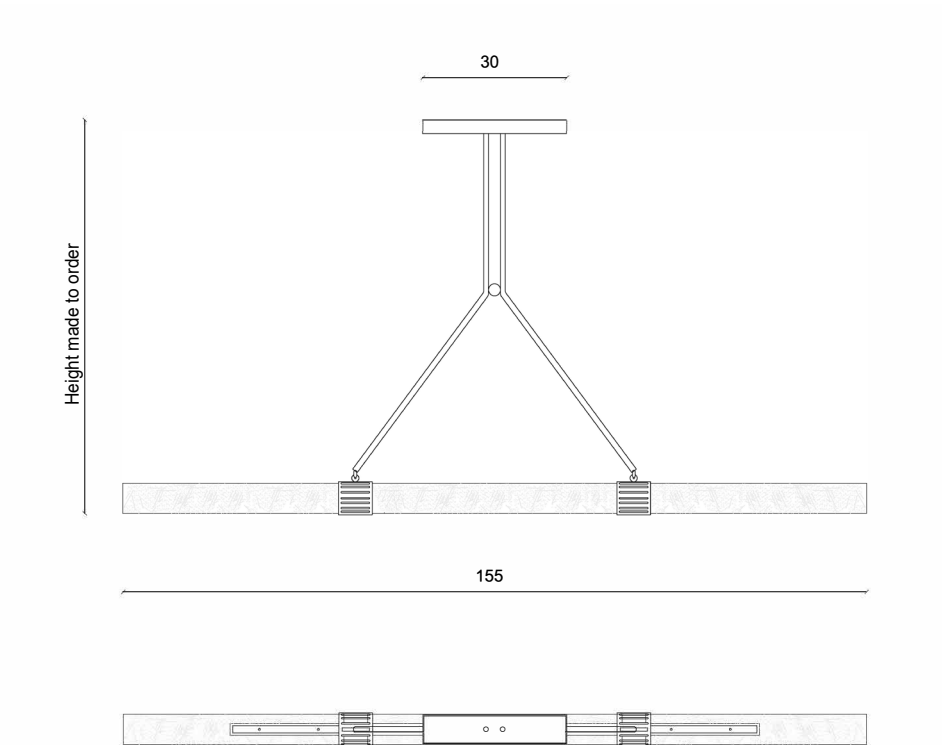

Segment

Brass structure supporting a delicate three part porcelain cylinder.
Each piece is unique and handmade in our studio in Paris.

Segment

DIMENSIONS

Width 7 cm, Length 155 cm
 Width 2.75 in, Length 61 in
 General height made to order

METAL FINISH

Aged brass, Bronzed patina brass, Dark bronze patina brass, Gunpowder black patina brass

VOLTAGE BULB

120-240
 LED strip. Power supply delivered with sconce, color temperature 2700 K.

DEPOSIT BALANCE LEAD TIME