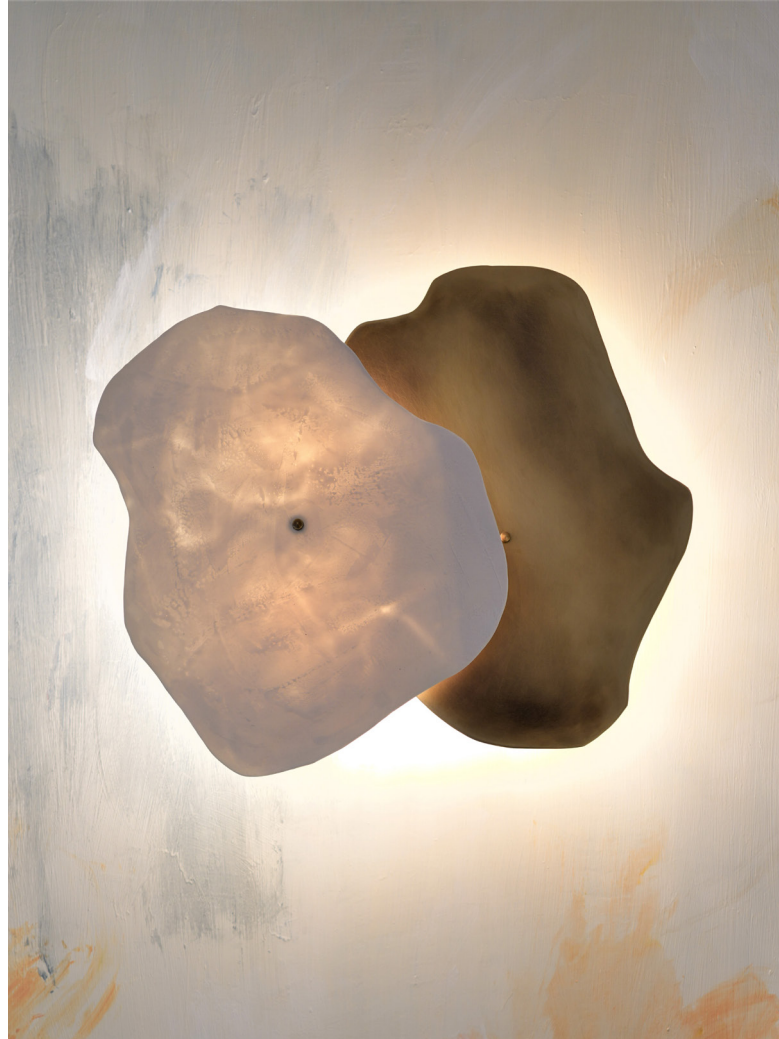

Sofiane

Porcelain and brass sconce, with a Brutalist white and cloudy finish. Each piece is unique and handmade in our studio in Paris.

Sofiane

DIMENSIONS

Width 43 cm, Height 37 cm , Depth 8,5 cm
 Width 16.9 in , Height 14.5 in , Depth 3.3 in

PORCELAIN FINISH METAL FINISH

Brutalist white, glaze color.
 Aged brass, Bronzed patina brass, Dark bronze patina
 brass, Gunpowder black patina brass

VOLTAGE LAMPING BULB

120-240
 G9 Bi-Pin Base x 4
 Not included. We recommend Emery Allen G9 bulbs.