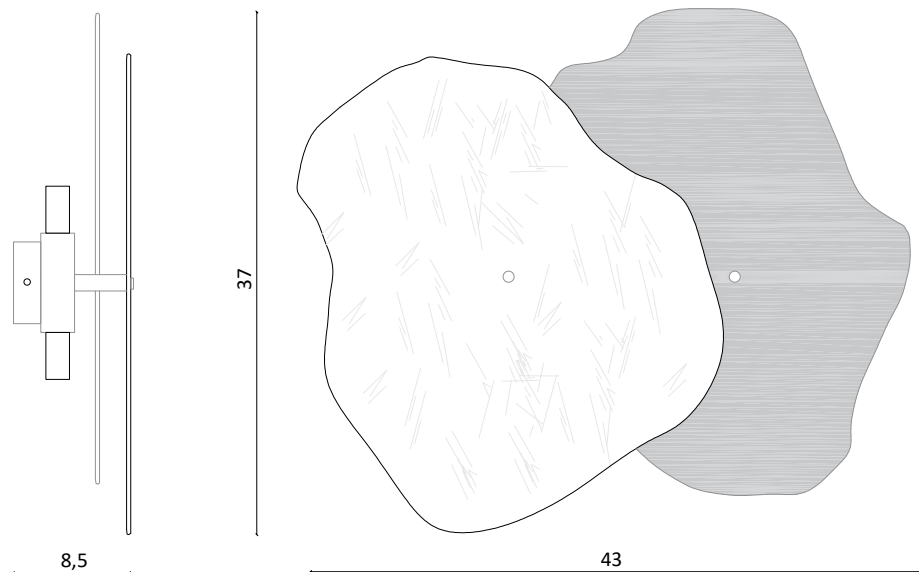

Sofiane

Porcelain and brass sconce, with a Brutalist white and cloudy finish. Each piece is unique and handmade in our studio in Paris.

Sofiane

DIMENSIONS

Width 43 cm, Height 37 cm , Depth 8,5 cm
 Width 16.9 in , Height 14.5 in , Depth 3.3 in

DEPOSIT BALANCE LEAD TIME

60 % upon order
 Due prior to shipping
 Approximately 8 to 12 weeks, unless otherwise stated

This sconce is not UL listed but is composed of strictly UL listed electric components.